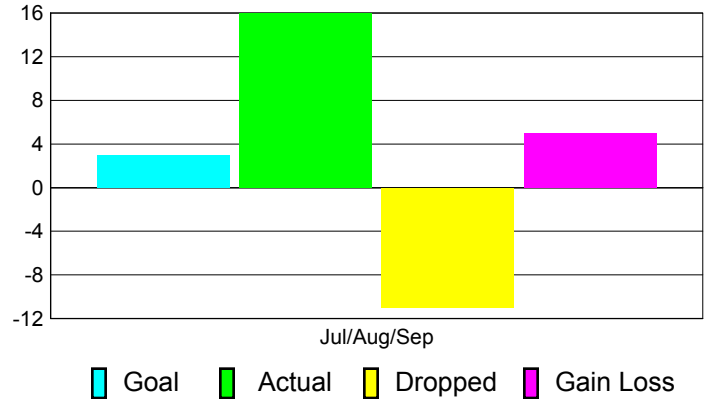

Membership Results 2012-2013

Goal, New, Dropped, Gain/Loss

Comparison of Membership Gain/Loss

Current Year Compared to the Previous Year